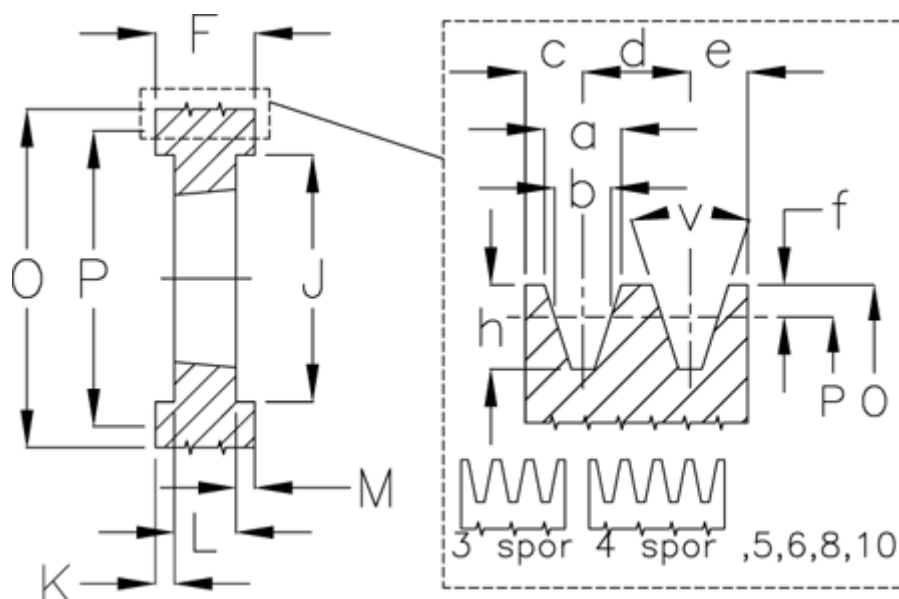

Article number: 604112020005

Description: V-belt pulley SPC 200/5 TL3535

Measures

a	= 22.0	For bush	= 3535	O	= 209.6
b	= 19.0	h	= 23.8	P	= 200
Bush ζ max	= 90	J	= 144	Type	= SPC
c	= 17.0	K	= 23,5	v	= 34 degrees
d	= 25.5	L	= 89		
e	= 17.0	m	= 23.5		
f	= 4.8	N	= -		
F	= 136	Number of ribs	= 5		